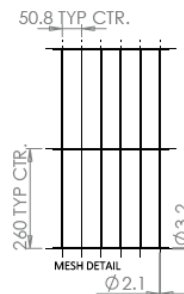

CHARACTERISTICS

- Material : Pre-galvanised
- **Dimensions** : 960 cm x 800 cm
- can be put on Slot Blocks, traffic separators

Tolerance of +/- 10% to the stated sizes.